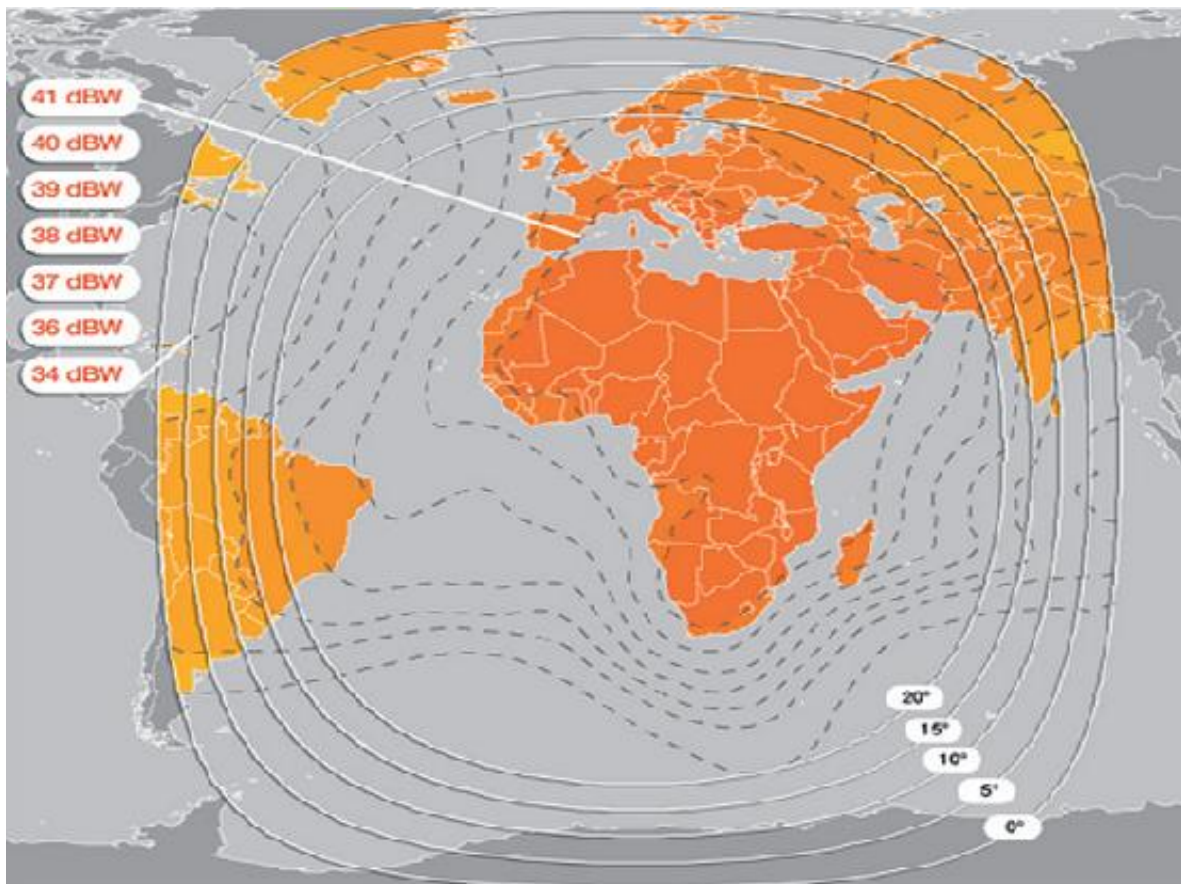

Packages for C-Band Services on W2A Satellite

These packages are designed for users who demand FAP free services (Unlimited Bandwidth – With No Quotas At All) with quality of service being defined by the number of active users contending (the speeds per PC at site being a further subdivision of this available bandwidth).

This Grade of Service will support the following applications at best effort:
Web Browsing, Web based e-mail, Client / Server e-mails with attachments, DNS queries, FTP Server access, VOIP.

Users will be provided access to Public IP Addresses (upon submission of RIPE application form)